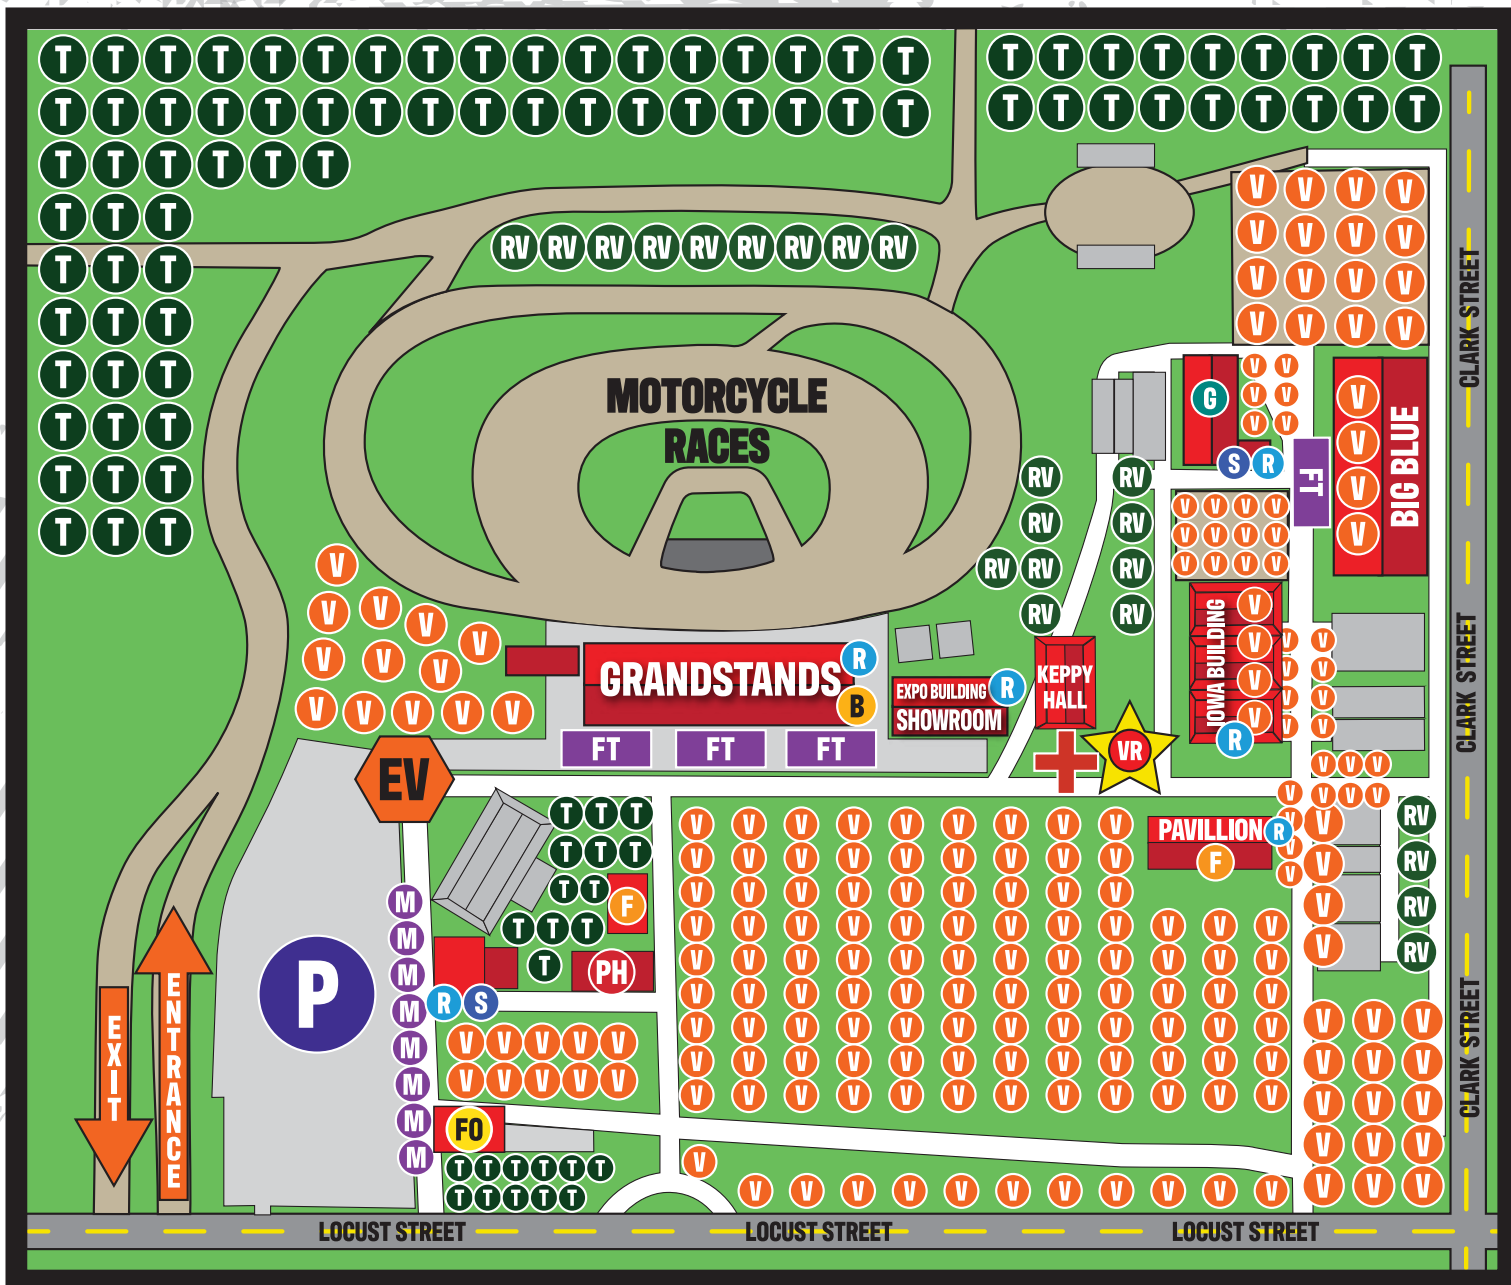

ANTIQUe MOTORCYCLE

SWAP MEET

MAP

MAP KEY

- | | | | |
|--|-----------------------------|----------------------------|---|
| FO FAIR OFFICE
PAY FOR CAMPING | M MOTORCYCLE PARKING | G GOLF CART PICK UP | FT FOOD TRUCK |
| R RESTROOMS | V VENDING | B BEER | ★ VR VENDOR REGISTRATION
PREREGISTRATION
ELECTRIC SIGN UP |
| PH PICNIC HUT | F FOOD/BEVERAGE | + FIRST AID | EXPO BUILDING
SHOWROOM T-SHIRTS
SOUVENIRS
BIKE DISPLAY |
| S SHOWERS | T TENT CAMPING | EV EVENT ENTRANCE | |
| P PARKING | RV RV CAMPING | | |